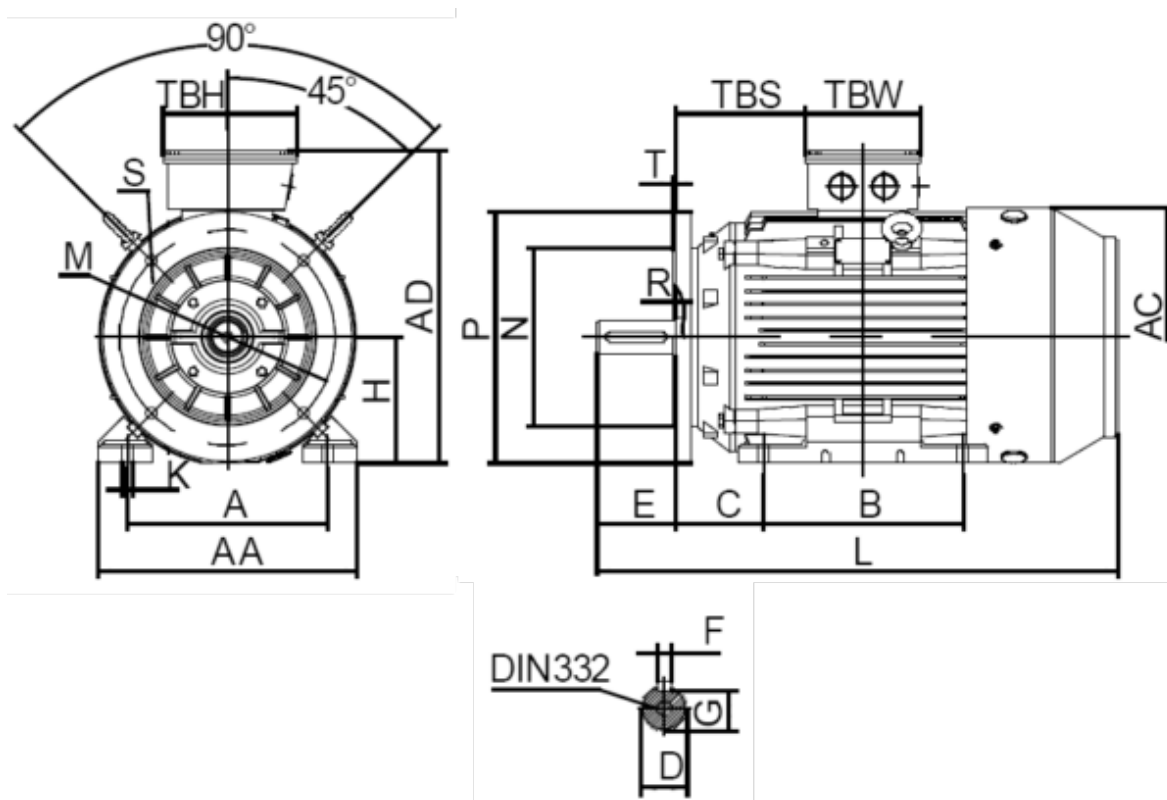

Data Sheet

Article number: 250300150217

Description: Kleedrive T3C 90S-2 1.5KW 2800 rpm
3x230/400V 50HZ IP55 B14 Eff=84,2%

Measures

A = 140	F = 8	TBW = 114
AA = 178	G = 20	
AC = Ø176	H = 90	
AD = 231	HD = 141	
B = 100	K = Ø10	
C = 56	L = 320	
D = Ø24	TBH = 114	
E = 50	TBS = 49	